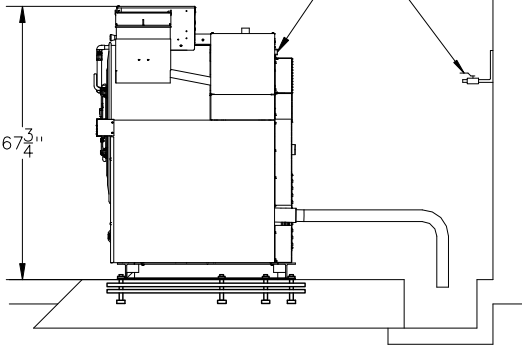

# UWN080T3V 80lb Washer-Extractor

WATER SUPPLY LINES  
 (1) 1" HOT  
 (1) 1" COLD  
 PROVIDE (2) 3/4" BALL VALVE  
 CUTOFFS WITH 3/4NH MALE  
 CONNECTIONS PER LINE

3? CIRCUIT BREAKER

WATER INLETS (4),  
 1 5/16" NH MALE

3? CIRCUIT BREAKER

WATER SUPPLY LINES  
 (1) 1" HOT  
 (1) 1" COLD  
 PROVIDE (2) 3/4" BALL VALVE  
 CUTOFFS WITH 3/4NH MALE  
 CONNECTIONS PER LINE

WATER INLETS (4),  
 1 5/16" NH MALE