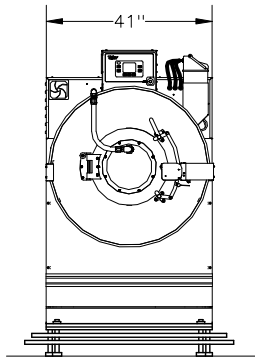

# UWN080T3V 80lb Washer-Extractor

WATER SUPPLY LINES  
 (1) 1" HOT  
 (1) 1" COLD  
 PROVIDE (2) 3/4" BALL VALVE  
 CUTOFFS WITH 3/4NH MALE  
 CONNECTIONS PER LINE

3? CIRCUIT BREAKER

WATER INLETS (4),  
 1 5/16" NH MALE

3? CIRCUIT BREAKER

WATER SUPPLY LINES  
 (1) 1" HOT  
 (1) 1" COLD  
 PROVIDE (2) 3/4" BALL VALVE  
 CUTOFFS WITH 3/4NH MALE  
 CONNECTIONS PER LINE

WATER INLETS (4),  
 1 5/16" NH MALE